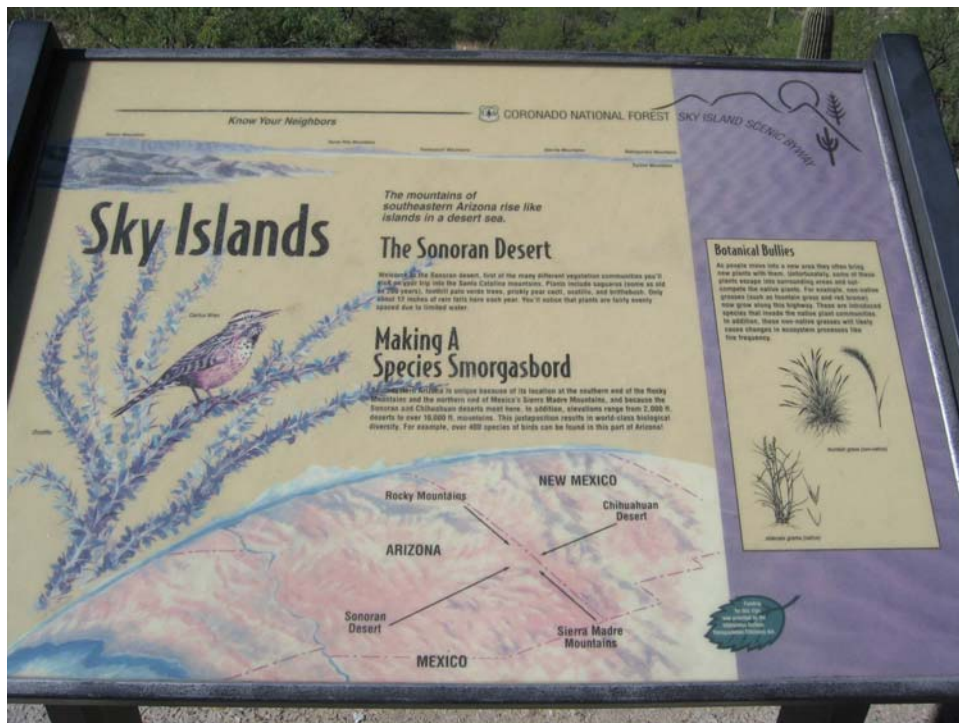

Mt. Lemmon
02 October 2004
Conservation Biology
ECOL 406L/506L
Kevin Bonine
Kathy Gerst
w/ Rex Adams

Allison Ebner
James Feldmann
Ryan McGrath
John McNiece
Dan Post
Ed Vasquez

Base of Mt. Lemmon
~0800h

Tucson Basin

Oaks at Molino Basin

Molino Basin

Road Construction
Mt. Lemmon Highway

Rex Adams
Laboratory for Tree-
Ring Research
San Pedro Vista

Rex Adams
San Pedro Vista

Rex Adams
San Pedro Vista

Rex Adams
San Pedro Vista